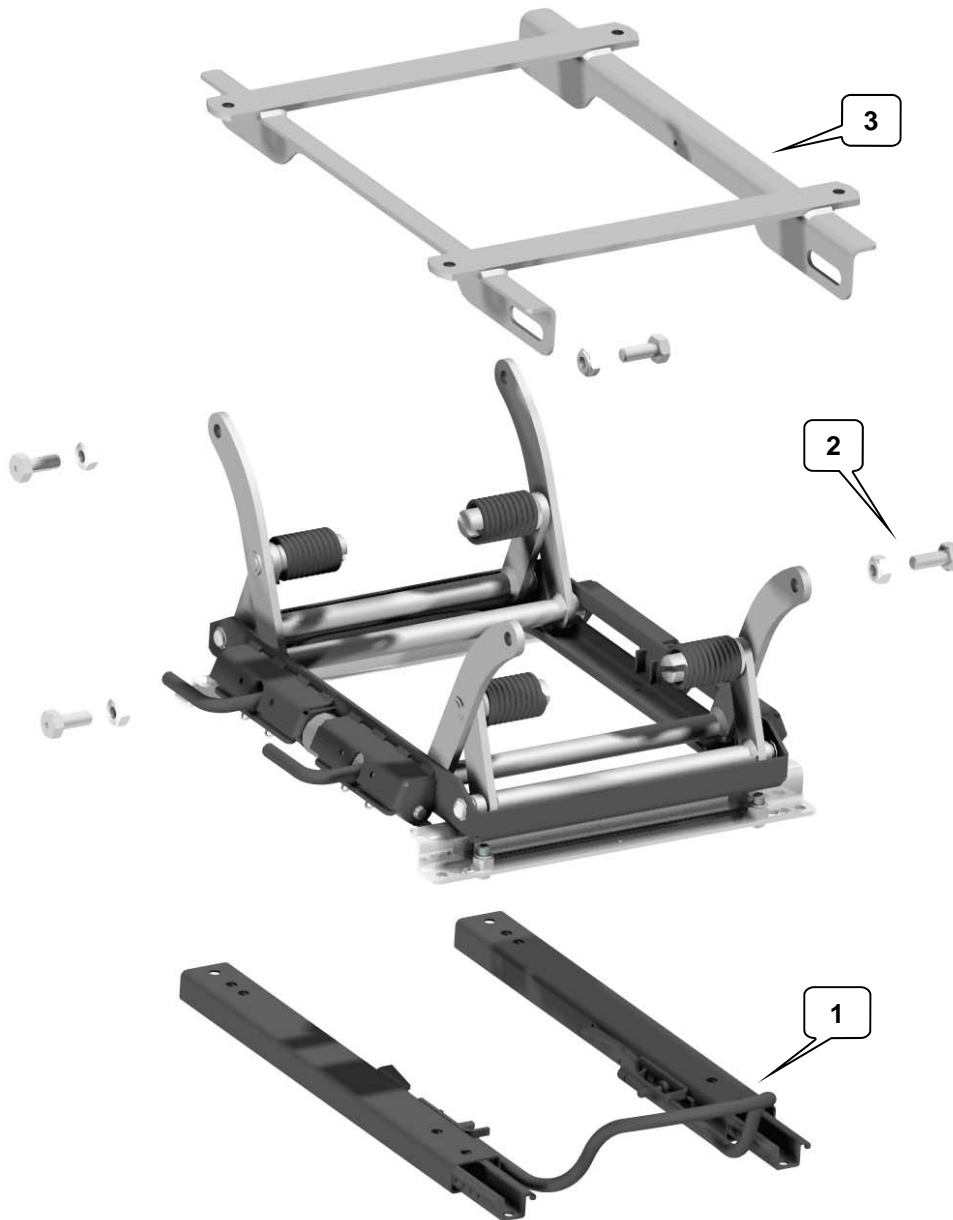

# Mk250 Height Adjuster Spares

No	CDS PART-No.	CBP PART-No.	DESCRIPTION	NOTES
1	28974/5-R	60.158	MK250 SLIDE SET 160mm	DIM A - 255mm DIM B - 328mm
1	28974/5-RL2	60.158A	MK250 SLIDE SET 200mm	DIM A - 255mm DIM B - 328mm
1	33430/1-R	60.177	MK250 SLIDE SET 160mm	DIM A - 255mm DIM B - 304mm
1	33432/3-R	60.121	MK250 SLIDE SET 160mm	DIM A - 215mm DIM B - 328mm (ISRI REPL.)
1	30560/6/7-R	60.150	MK250 SLIDE ST (MERCEDES)	INCLUDES FRAME (160mm SLIDES)
2	28438K	60.395A	SHOULDERED BOLT KIT	4 x NUT/BOLTS
3	30329	60.396	TOP FRAME ASSY	
	32818	60.069	RUBBER GAITER	