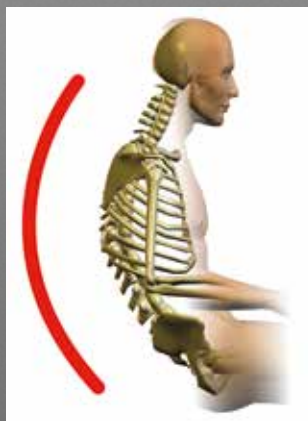

OFFICE SEATING RANGE

Made to the same exacting standards as our well known driver seats, we can manufacture a custom specification seat for your office or home. Using an Italian designer high-quality office seat mechanism we are able to put together a highly durable and serviceable customised office seat!

Available in a range of styles, the seats can be fitted with various options and trimmed in a variety of material and patterns to suit all tastes and environments.

All seats trimmed in leather or E-leather® are also fitted with Outlast® to help regulate the temperature and can also be specified with ProBax® cushion technology to improve posture.

We can also have embroidery added to the seat to give it that extra touch of personalisation!