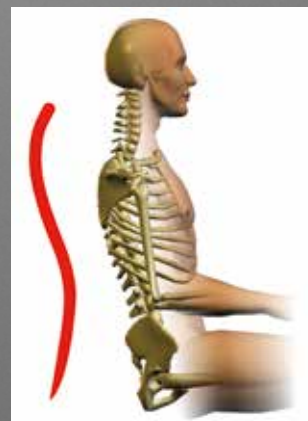

OFFICE SEATING RANGE

Made to the same exacting standards as our well known driver seats, we can manufacture a custom specification seat for your office or home. Using an Italian designer high-quality office seat mechanism we are able to put together a highly durable and serviceable customised office seat!

Available in a range of styles, the seats can be fitted with various options and trimmed in a variety of material and patterns to suit all tastes and environments.

All seats trimmed in leather or E-leather® are also fitted with Outlast® to help regulate the temperature and can also be specified with ProBax® cushion technology to improve posture.

We can also have embroidery added to the seat to give it that extra touch of personalisation!