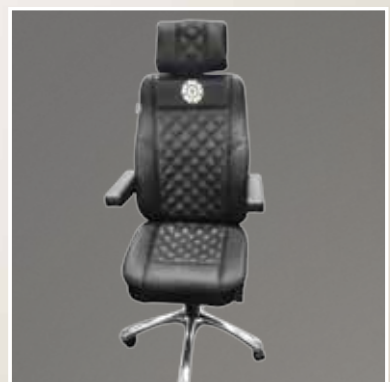

OFFICE SEATING RANGE

Made to the same exacting standards as our well known driver seats, we can manufacture a custom specification seat for your office or home. Using an Italian designer high-quality office seat mechanism we are able to put together a highly durable and serviceable customised office seat!

Luxury Headrest

Armrest Option

Available in a range of styles, the seats can be fitted with various options and trimmed in a variety of material and patterns to suit all tastes and environments.

All seats trimmed in leather or E-leather® are also fitted with Outlast® to help regulate the temperature and can also be specified with ProBax® cushion technology to improve posture.

We can also have embroidery added to the seat to give it that extra touch of personalisation!

OFFICE SEATING RANGE

Option	High back	High Back with Luxury Headrest	Integral Headrest
Standard Headrest	Optional	N/A	Included
Luxury Headrest	N/A	Included	Optional
L/H Armrest	Optional	Optional	Optional
R/H Armrest	Optional	Optional	Optional
ProBax® Seating Technology	Optional	Optional	Optional
Adjustable Lumbar Support*	Optional	Optional	Optional
Moquette, Leather, E-Leather®	Any	Any	Any