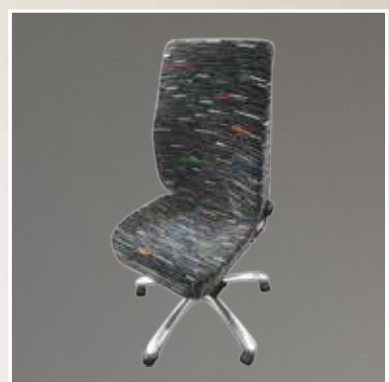

OFFICE SEATING RANGE

Made to the same exacting standards as our well known driver seats, we can manufacture a custom specification seat for your office or home. Using an Italian designer high-quality office seat mechanism we are able to put together a highly durable and serviceable customised office seat!

Luxury Headrest

Armrest Option

Available in a range of styles, the seats can be fitted with various options and trimmed in a variety of material and patterns to suit all tastes and environments.

All seats trimmed in leather or E-leather® are also fitted with Outlast® to help regulate the temperature and can also be specified with ProBax® cushion technology to improve posture.

We can also have embroidery added to the seat to give it that extra touch of personalisation!

OFFICE SEATING RANGE

Option	High back	High Back with Luxury Headrest	Integral Headrest
Standard Headrest	Optional	N/A	Included
Luxury Headrest	N/A	Included	Optional
L/H Armrest	Optional	Optional	Optional
R/H Armrest	Optional	Optional	Optional
ProBax® Seating Technology	Optional	Optional	Optional
Adjustable Lumbar Support*	Optional	Optional	Optional
Moquette, Leather, E-Leather®	Any	Any	Any