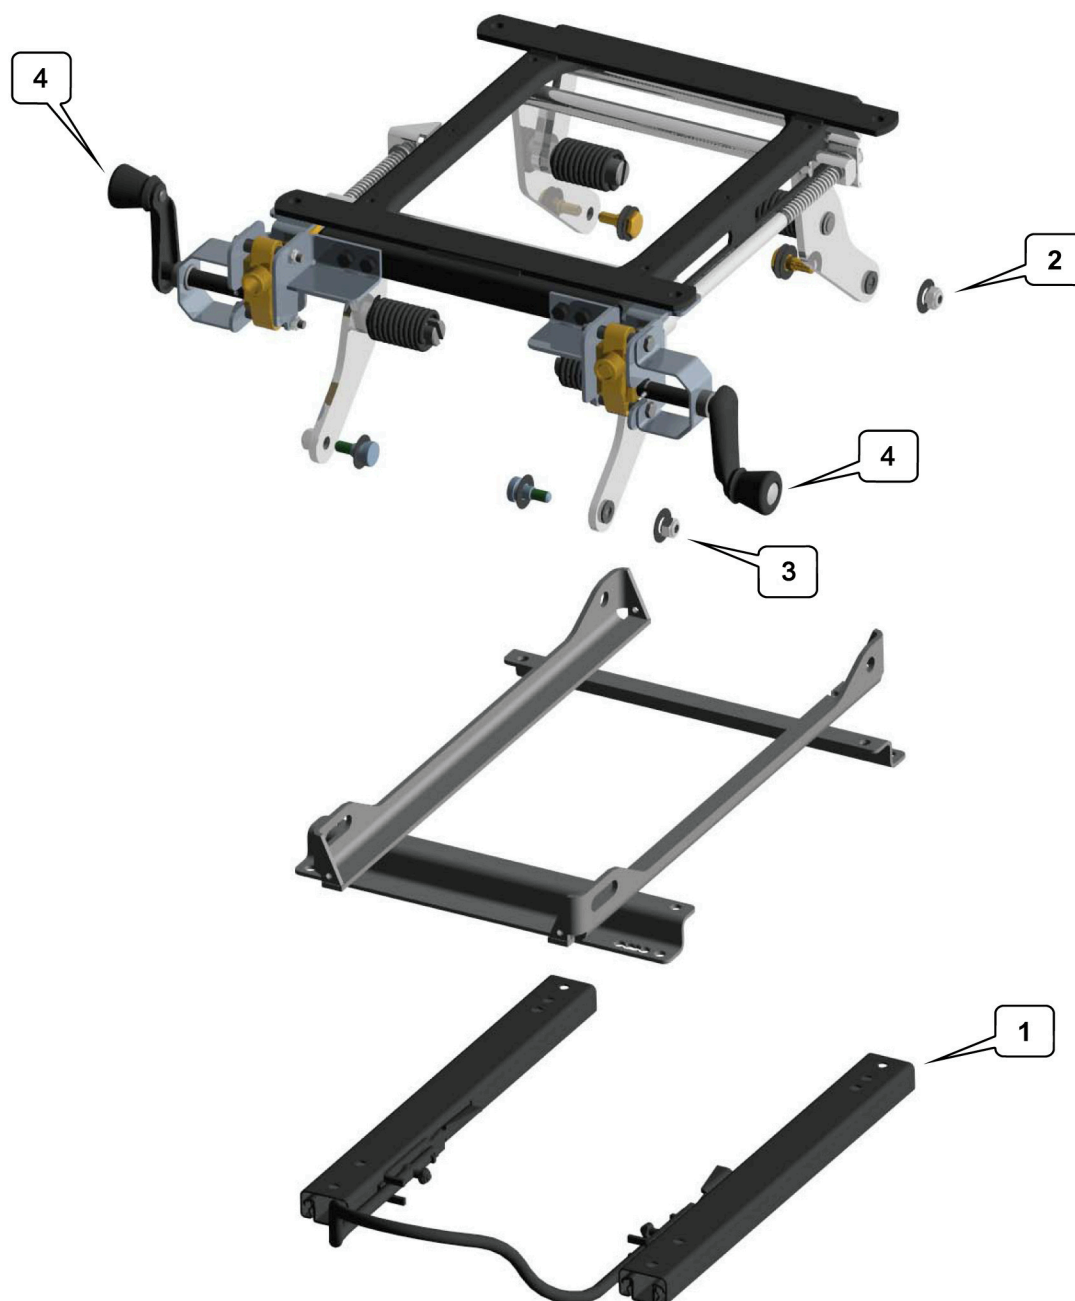

SideRiser Height Adjuster Spares

No	CDS PART-No.	CBP PART-No.	DESCRIPTION	NOTES
1	28974/5-R	60.158	MK250 SLIDE SET 160mm	DIM A - 255mm DIM B - 328mm
1	28974/5-RL2	60.158A	MK250 SLIDE SET 200mm	DIM A - 255mm DIM B - 328mm
2	72115K		SHOULDERED BOLT KIT (REAR)	2 x NUT/BOLTS + WASHERS
3	72114K		SHOULDERED BOLT KIT (FRONT)	2 x NUT/BOLTS + WASHERS
4	72119		WINDER HANDLE ASSEMBLY	