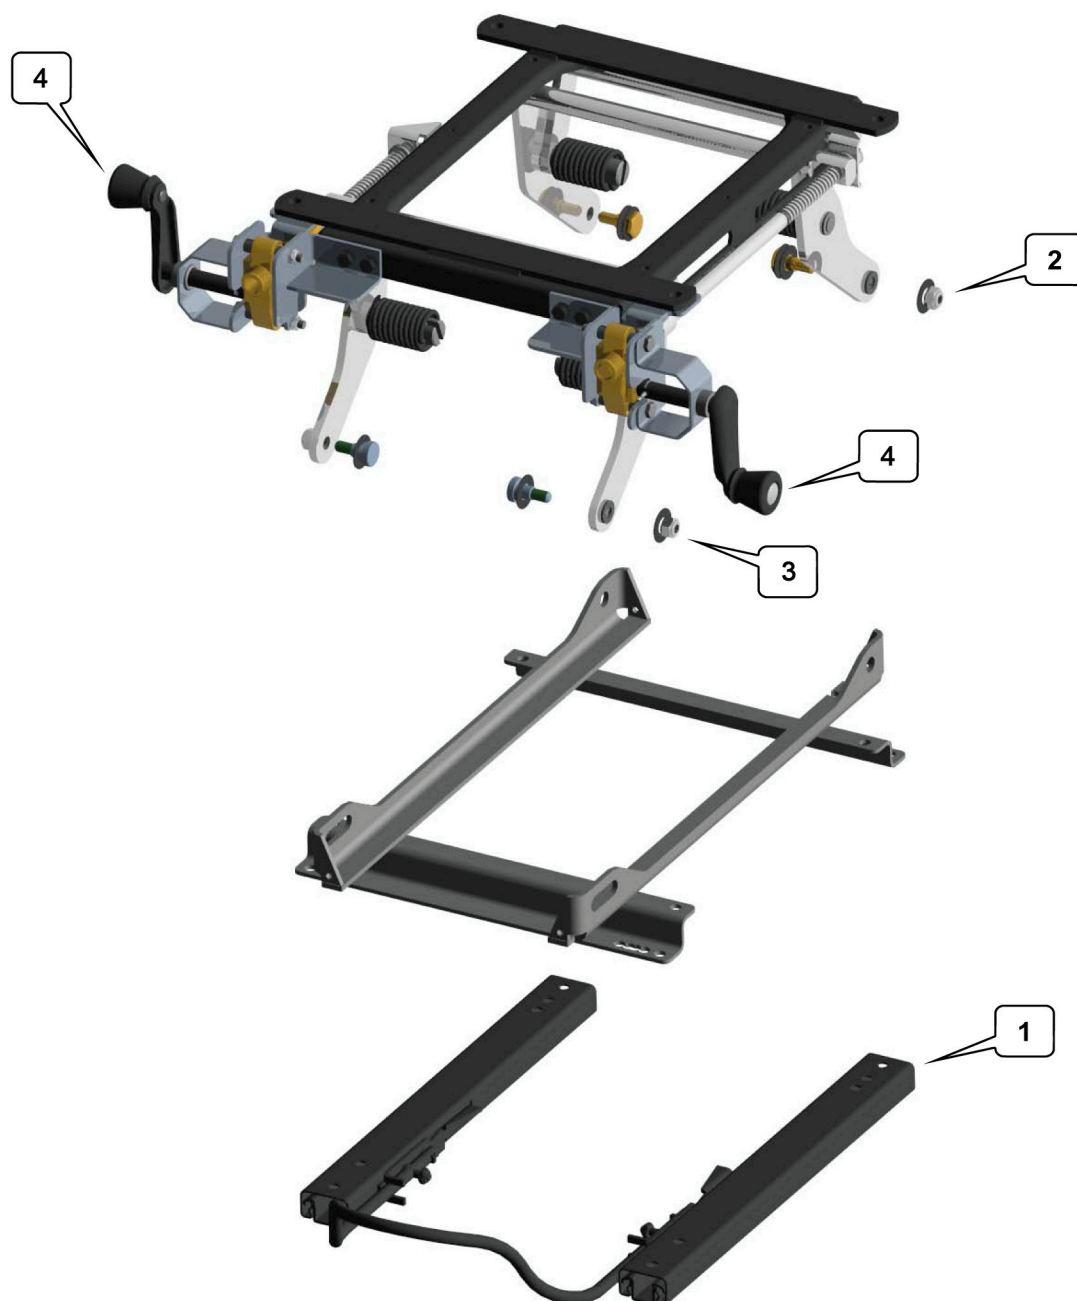

SideRiser Height Adjuster Spares

No	CDS PART-No.	CBP PART-No.	DESCRIPTION	NOTES
1	28974/5-R	60.158	MK250 SLIDE SET 160mm	DIM A - 255mm DIM B - 328mm
1	28974/5-RL2	60.158A	MK250 SLIDE SET 200mm	DIM A - 255mm DIM B - 328mm
2	72115K		SHOULDERED BOLT KIT (REAR)	2 x NUT/BOLTS + WASHERS
3	72114K		SHOULDERED BOLT KIT (FRONT)	2 x NUT/BOLTS + WASHERS
4	72119		WINDER HANDLE ASSEMBLY	